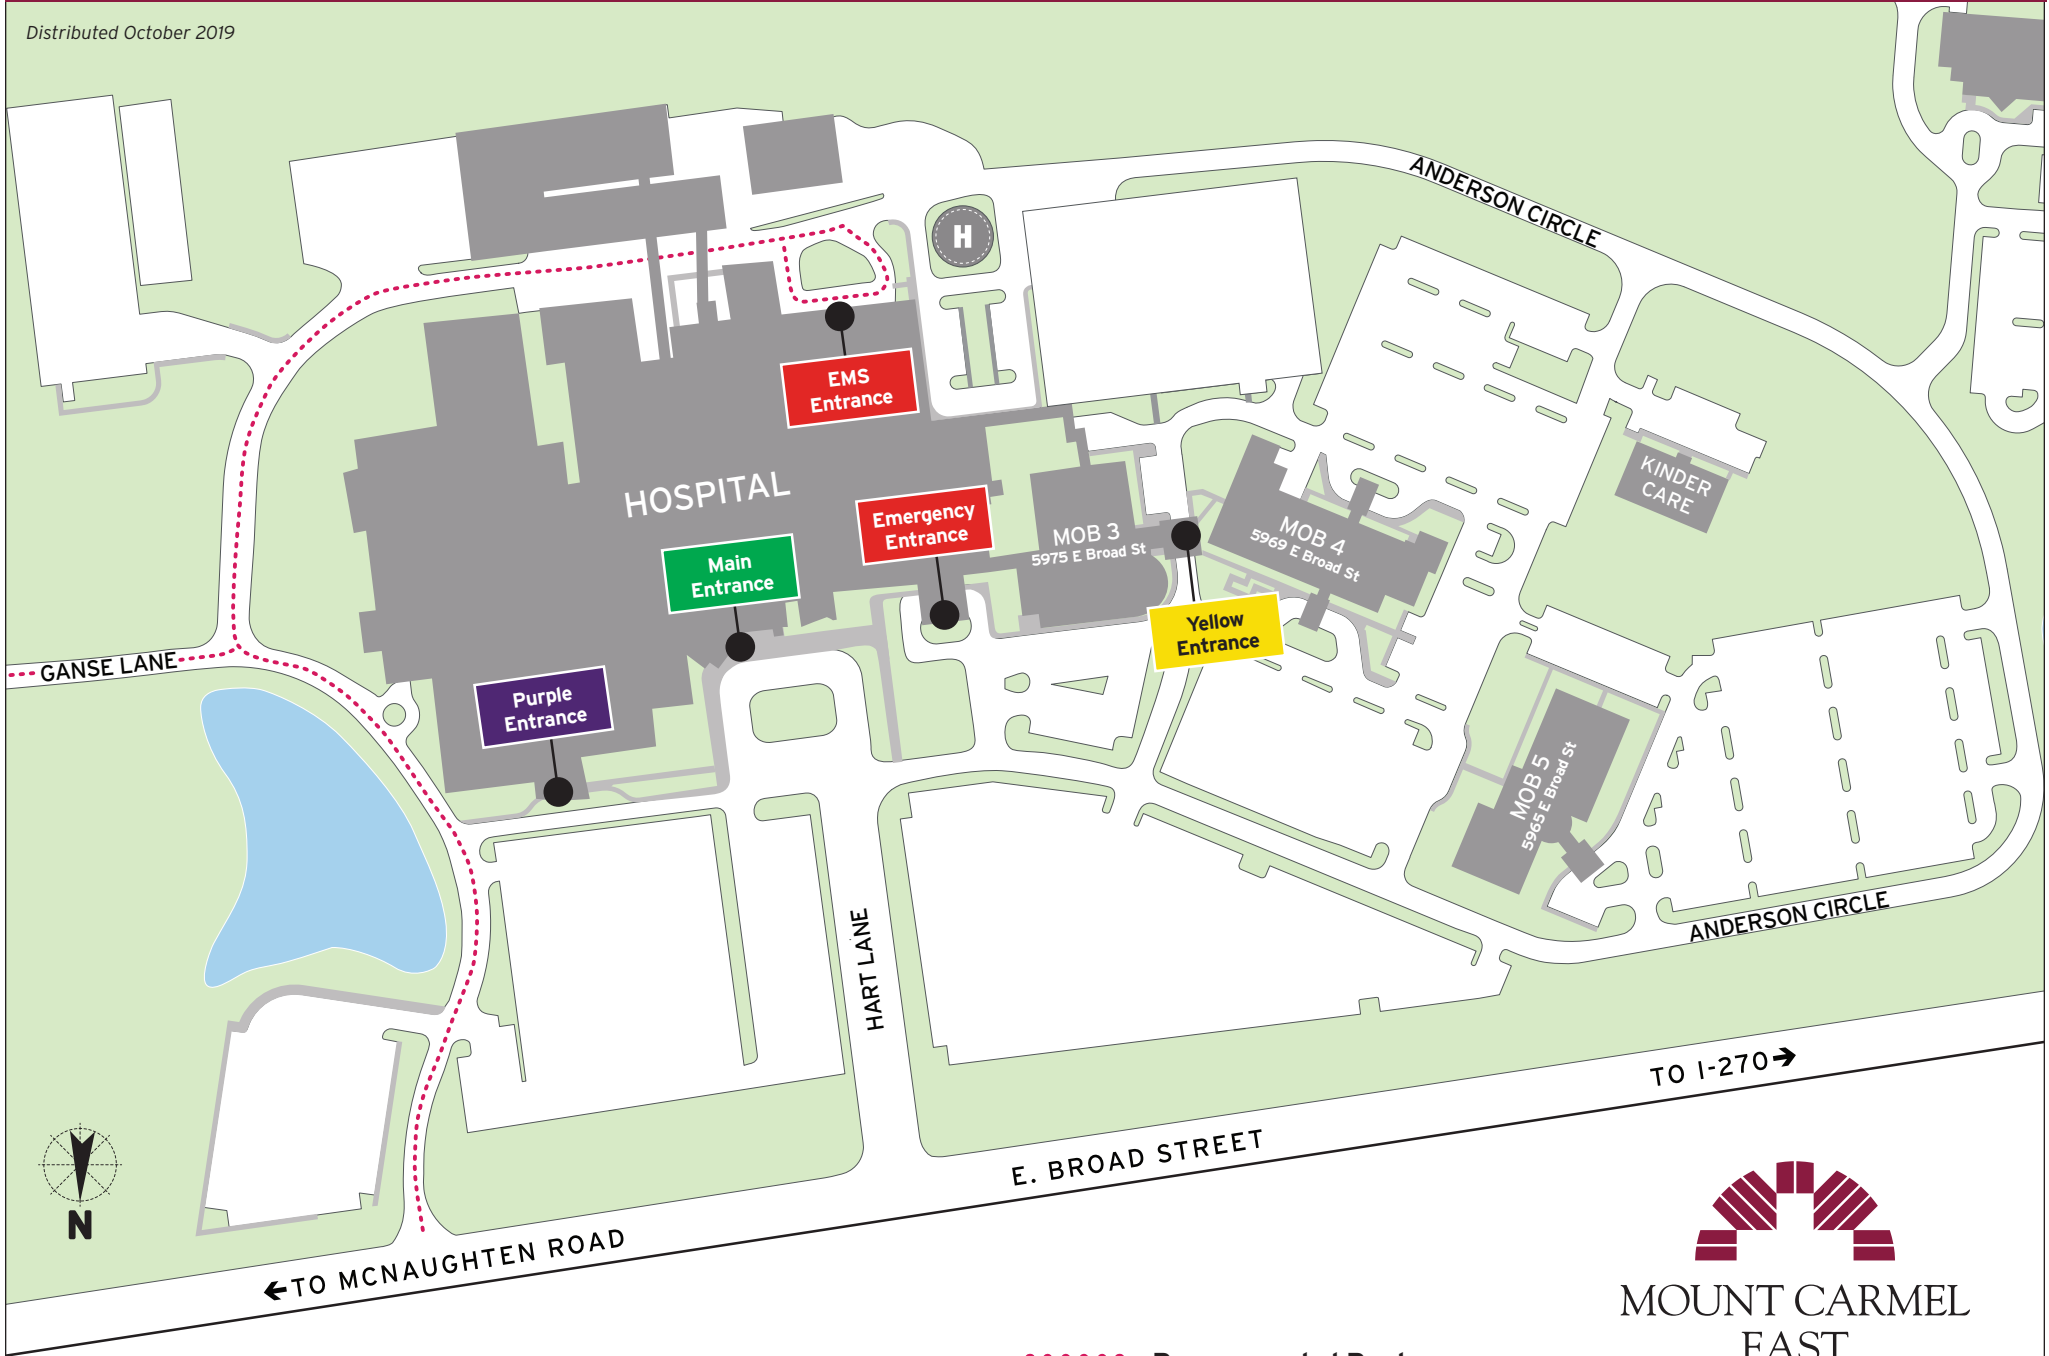

MOUNT CARMEL EAST EMS MAP

Distributed October 2019

..... Recommended Routes to EMS entrance

MOUNT CARMEL
EAST

6001 E Broad St | Columbus, OH