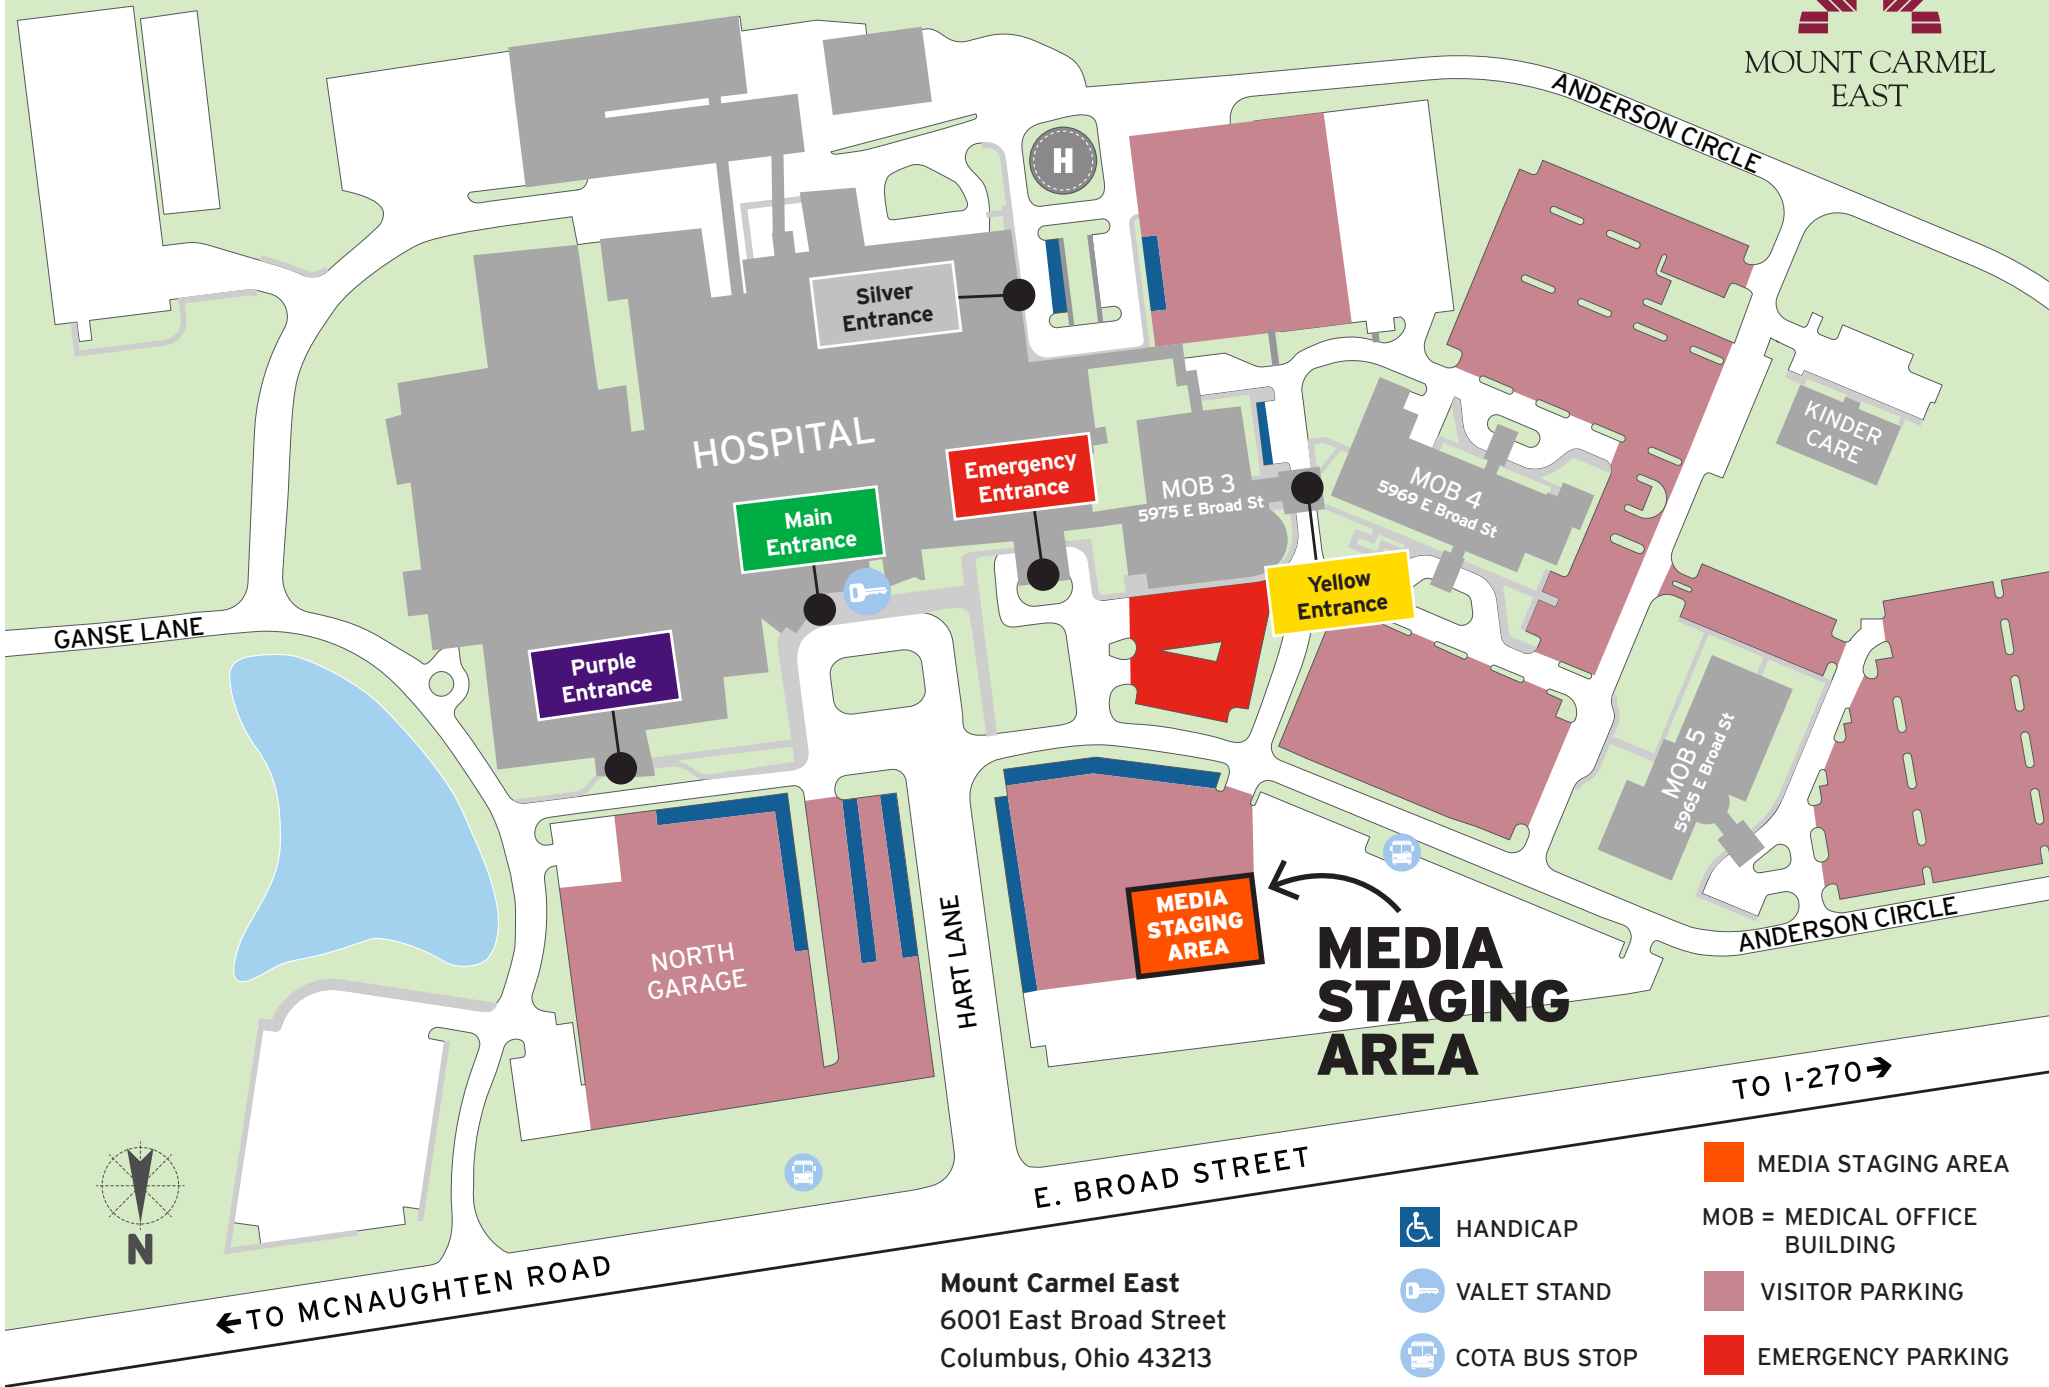

MOUNT CARMEL EAST MEDIA STAGING MAP

Distributed March 2020

MOUNT CARMEL
EAST

← TO MCNAUGHTEN ROAD

Mount Carmel East
6001 East Broad Street
Columbus, Ohio 43213

- HANDICAP
- VALET STAND
- COTA BUS STOP

- MEDIA STAGING AREA
- MOB = MEDICAL OFFICE BUILDING
- VISITOR PARKING
- EMERGENCY PARKING

TO I-270 →